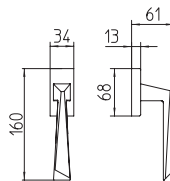

Satin Chrome

Satin chrome

Matt chrom

Chrome satiné

PIRAMID

TH5125110100

TH5129110107

TH5129110108

TH5129110109

MANDELLI
exclusief design

TH5125210200	↑↓
TH5125210300	↓↑

TH5125510250

Design: Studio Mandelli

FAN

TH5129110100

TH5129110107

TH5129110108

TH5129110109