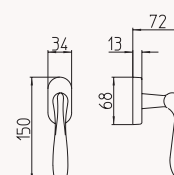

TH5690450100	
TH5690450101	∅ 56
TH5690450142	∅ 72
TH5690450885	⊖ WC63/8

TH5692450200	↑↓
TH5692450300	↕

Design: Studio Mandelli