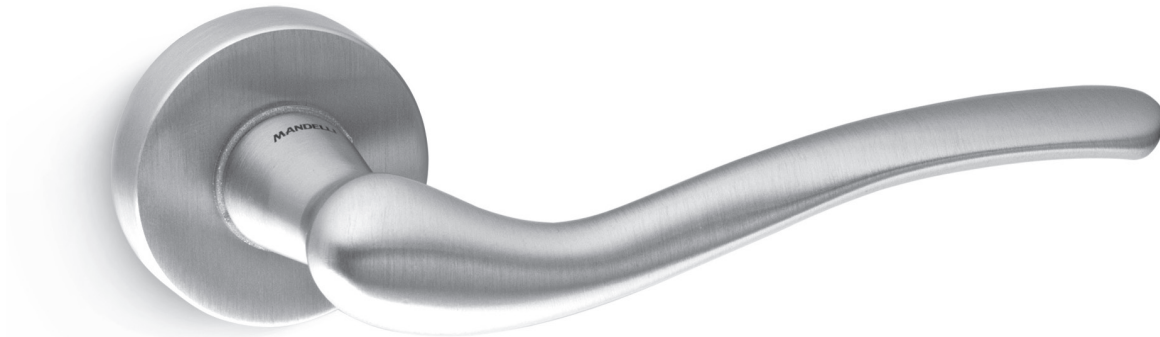

TH5S70410100	
TH5S70410101	Ø 56
TH5S70410111	Ø 72
TH5S70410132	∅ 55
TH5S70410142	∅ 72
TH5S70410152	∅ 85
TH5S70410162	∅ 92
TH5S70410883	⊙ WC55/8
TH5S70410884	⊙ WC57/5
TH5S70410885	⊙ WC63/8
TH5S70410886	⊙ WC72/8

Design: Studio Mandelli